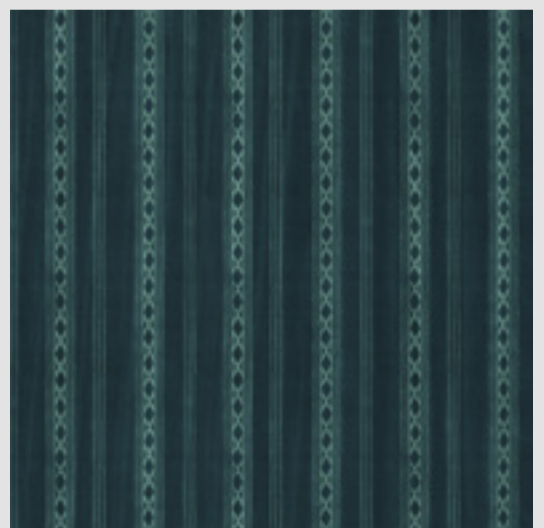

Colour Way

◀◀ Back to Photo

2

◀◀ Back to Layer