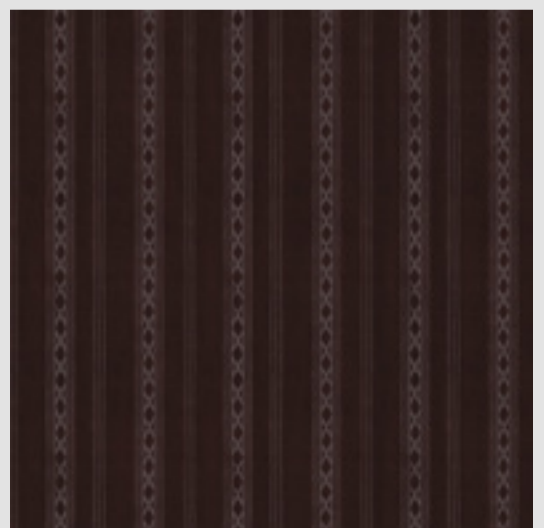

Colour Way

◀◀ Back to Photo

◀◀ Back to Layer