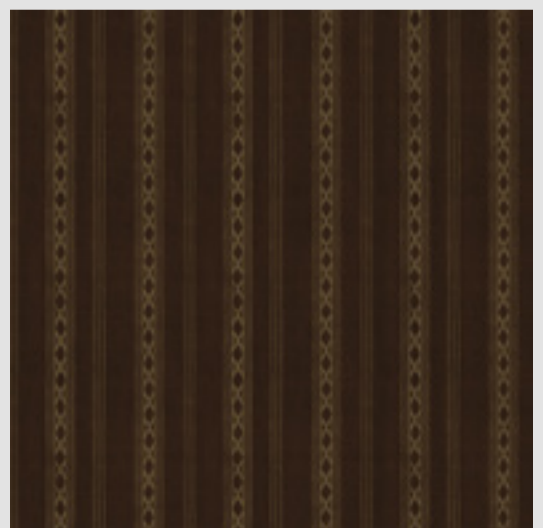

SHIBUI KUROCHA 113423

Specification

Design : SHIBUI
Shade : KUROCHA
Width : 138 cm
Composition : 100% COTTON
Repeat : H- 46.5 cm x W- 46 cm
GSM : 520
Martindale : 40000 rubs
Wash Care : ONLY DRY CLEAN, DON'T IRON, DON'T BLEACH, DON'T TUMBLE, HANG DRY, VACCUM CLEAN

Colour Way

◀◀ Back to Layer