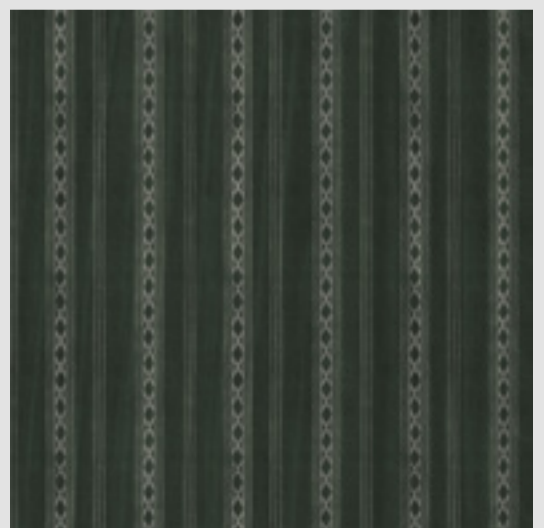

Colour Way

◀◀ Back to Layer

KIRE KUSA 113426

Specification

Design : KIRE
Shade : KUSA
Width : 138 cm
Composition : 100% COTTON
Repeat : H- 31 cm x W- 67.5 cm
GSM : 520
Martindale : 40000 rubs
Wash Care : ONLY DRY CLEAN, DON'T
IRON, DON'T BLEACH, DON'T
TUMBLE, HANG DRY, VACCUM
CLEAN