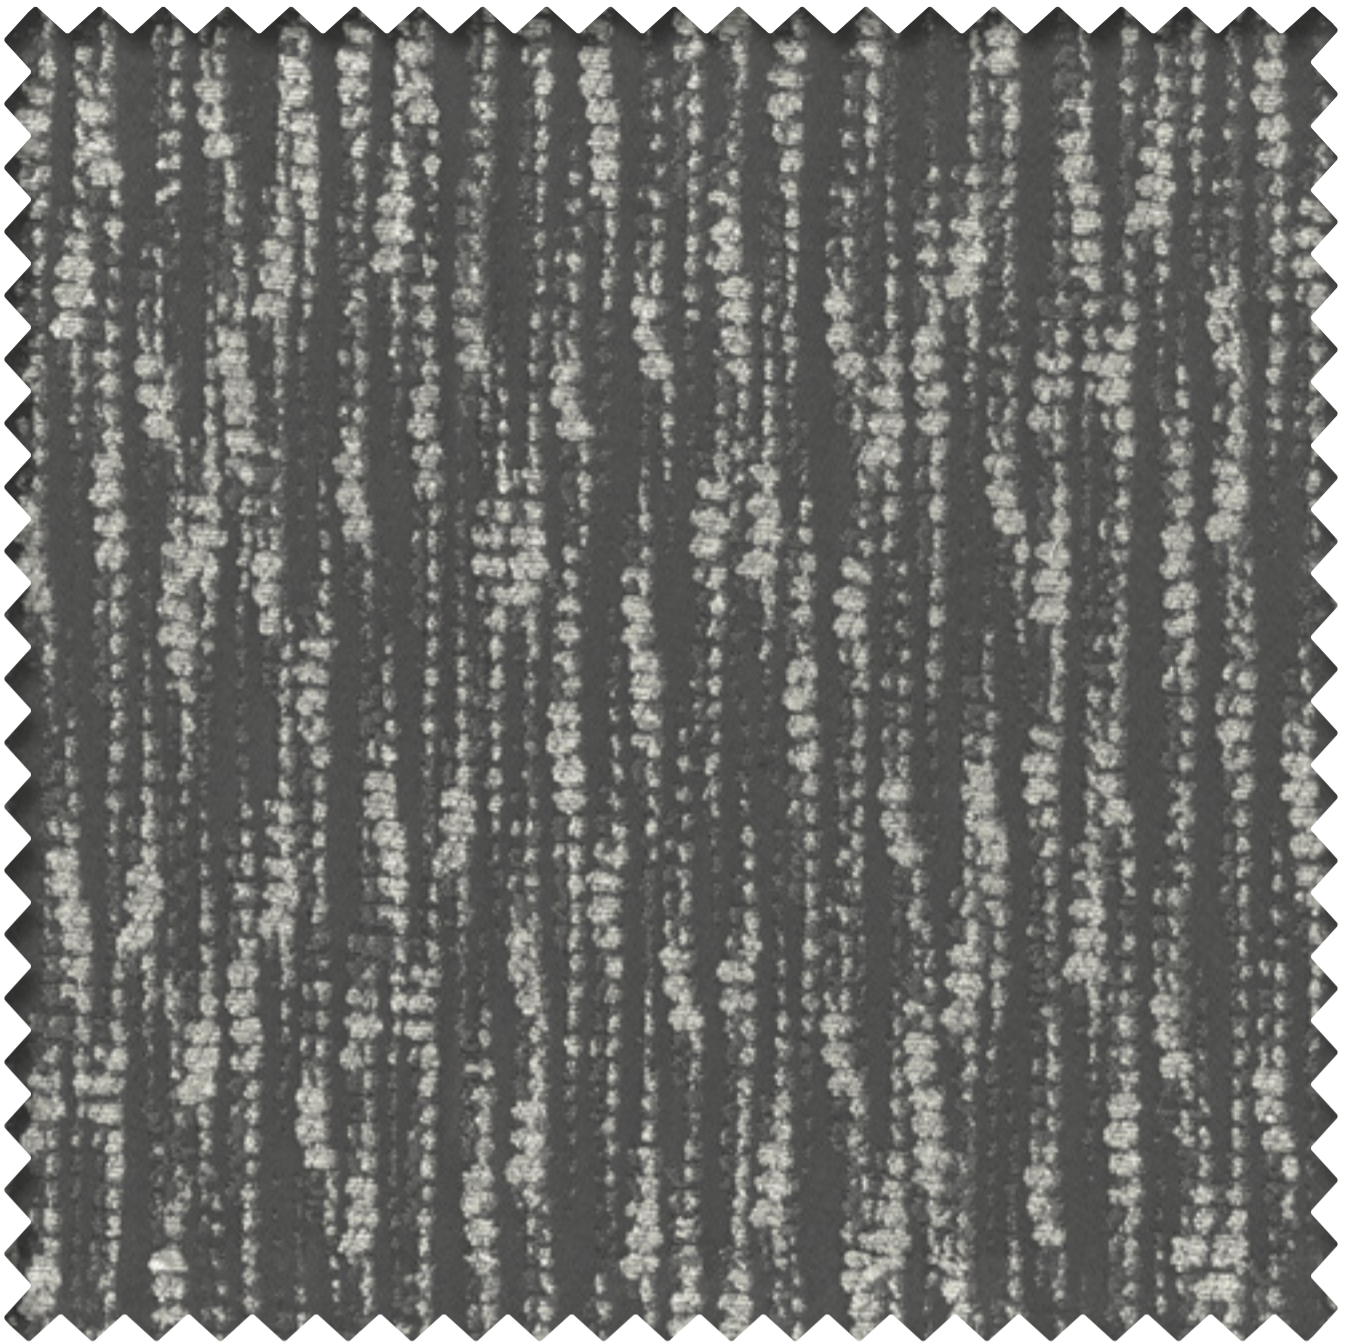

ASPRA GRIS 103945

Specification

Design : ASPRA
Shade : GRIS
Width : 137 cm
Composition : 48% COTTON, 30 % VISCOSE,
22% POLYAMIDE
Repeat : H- 23 cm x W- 28.7 cm
GSM : 435
Martindale : 14000 rubs
Wash Care : ONLY DRY CLEAN, DON'T
TUMBLE, DON'T BLEACH, IRON
UPTO 1 DOT

Colour Way

◀◀ Back to Layer