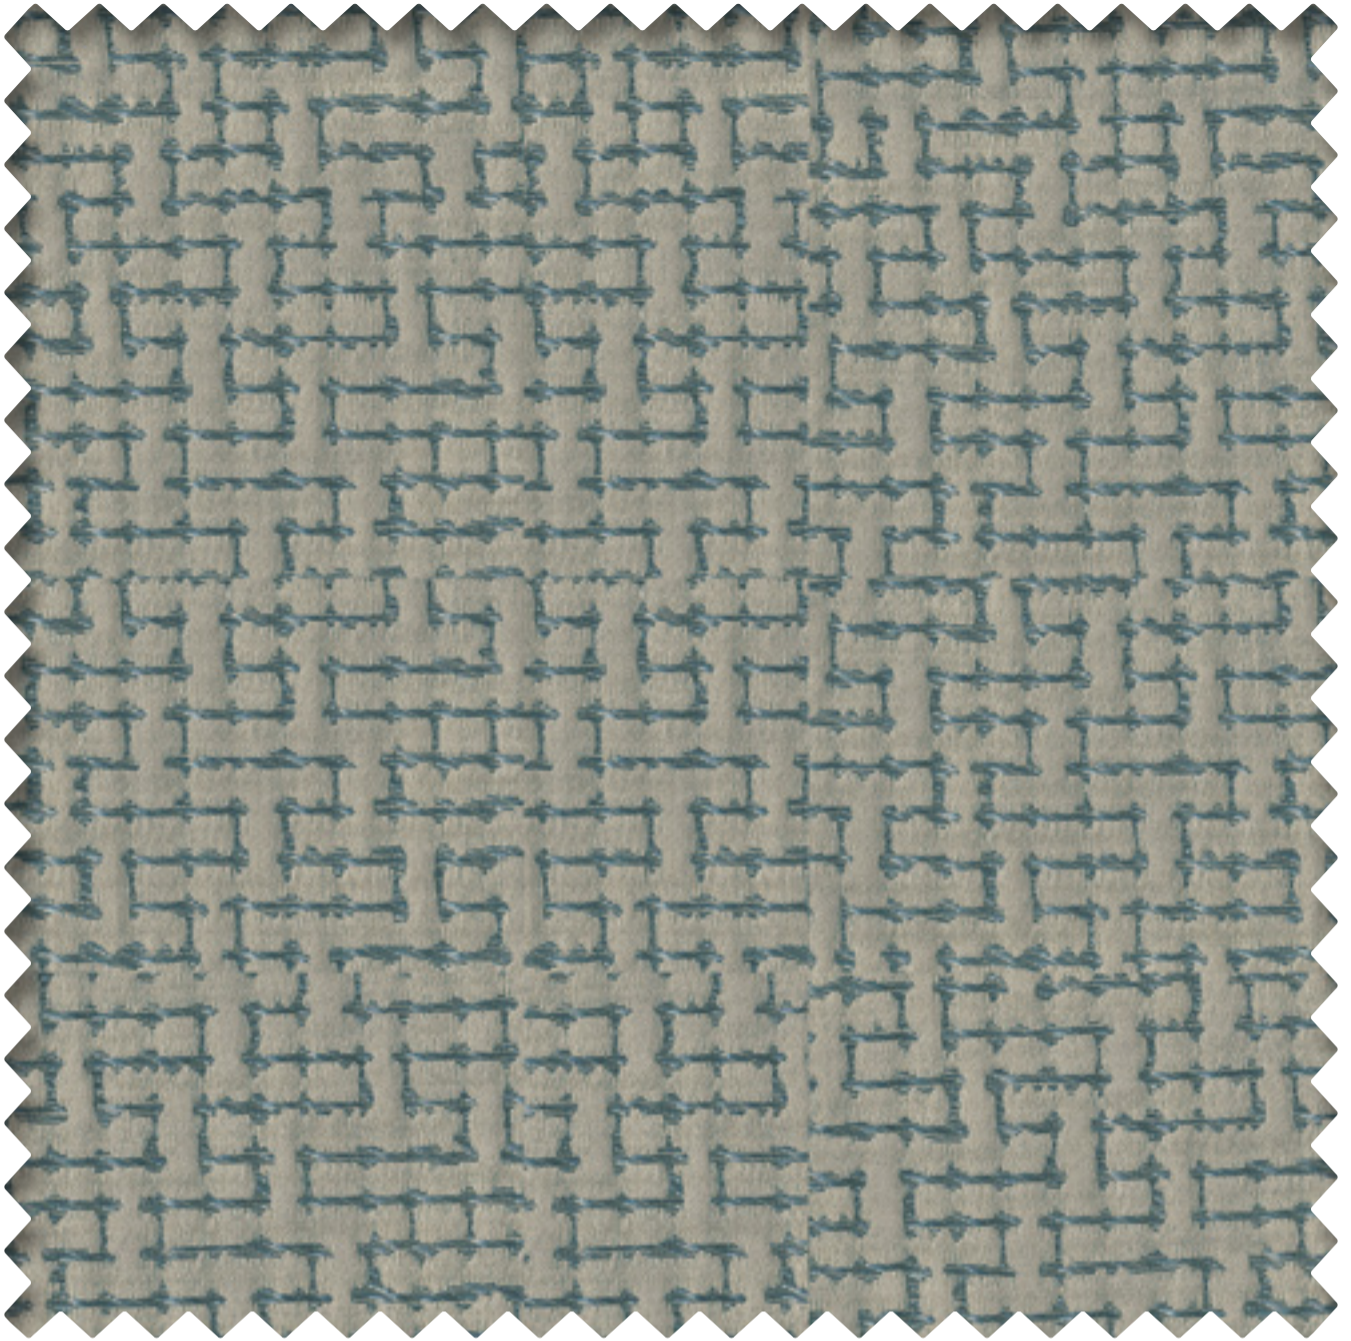

CALDERA JADA 103930

Specification

Design : CALDERA
Shade : JADA
Width : 139 cm
Composition : 28% LINEN, 27% POLYAMIDE,
25% COTTON, 20% POLYESTER
Repeat : H- 7.8 cm x W- 7 cm
GSM : 336
Martindale : 18000 rubs
Wash Care : ONLY DRY CLEAN, DON'T
TUMBLE, DON'T BLEACH, IRON
UPTO 1 DOT

Colour Way

◀◀ Back to Layer